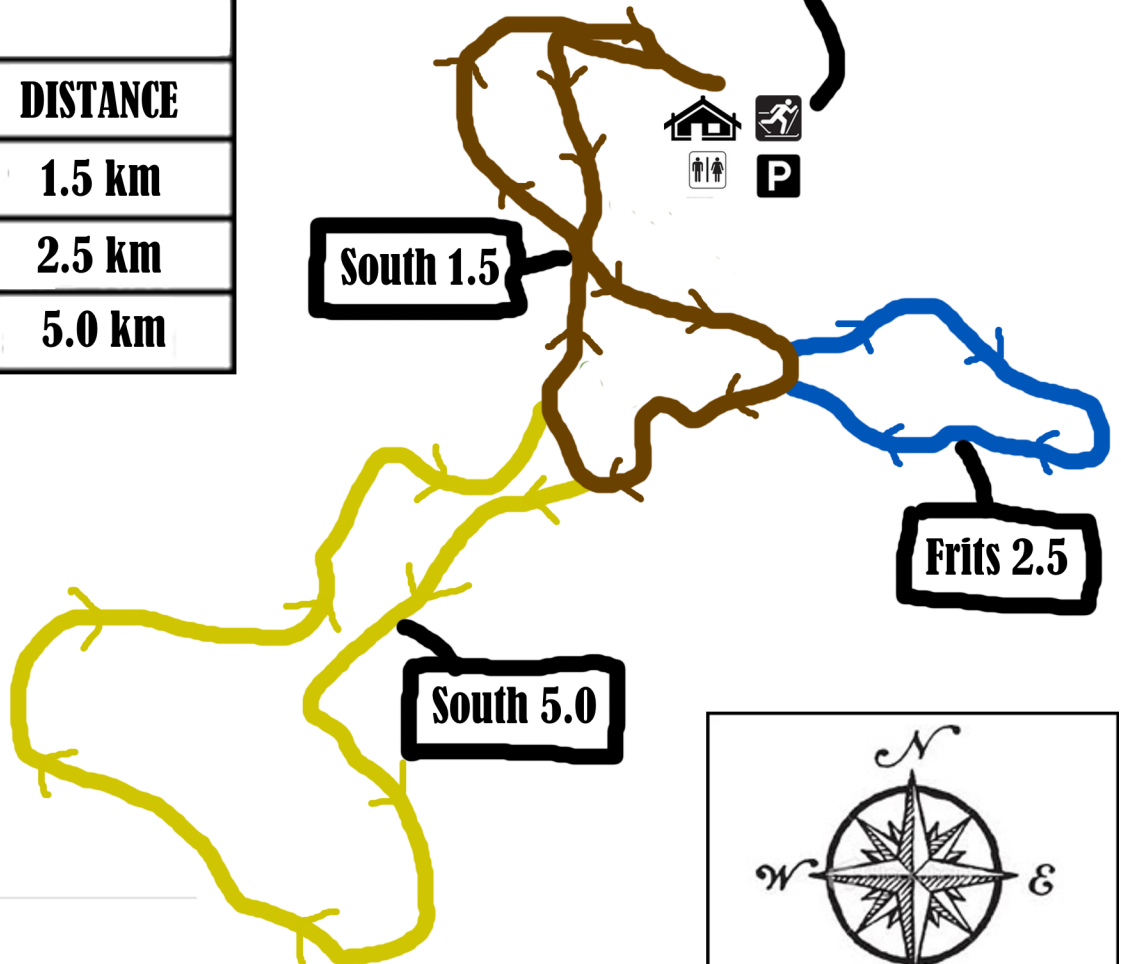

SKI BIRCH TRAIL MAP - 2018-19

Road 32N

LEGEND			
TRAIL	NAME	DIFFICULTY	DISTANCE
	South 1.5	Easy	1.5 km
	Frits	Moderate	2.5 km
	South 5.0	Moderate	5.0 km

Chalet

Trail Head

Restrooms

Parking

Elevation of South 5.0 Loop