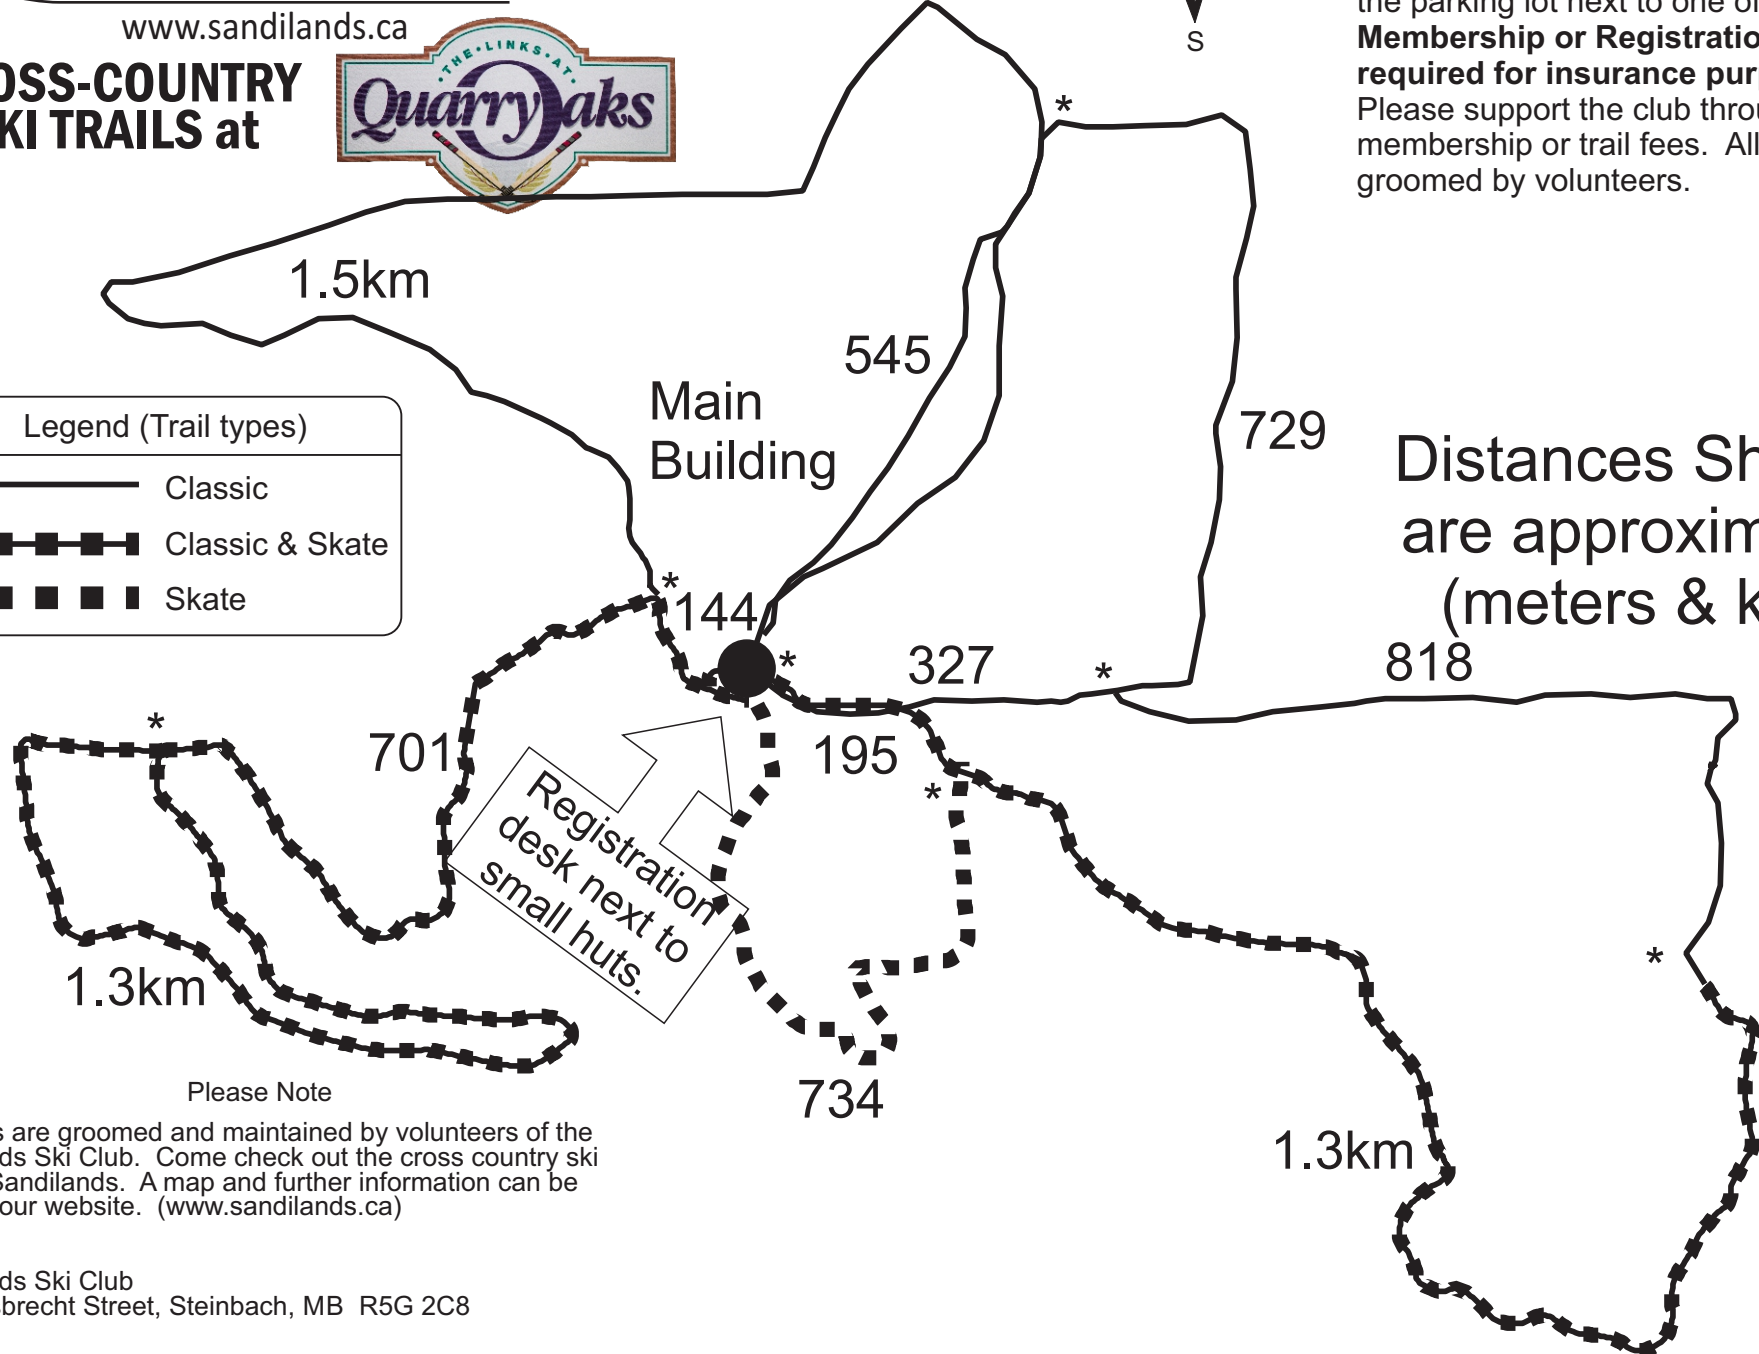

Sandilands

Cross Country Ski Club

www.sandilands.ca

**CROSS-COUNTRY
SKI TRAILS at**

Map Revised: January 3, 2016
Current Trail Map

Please look for the registration desk on the parking lot next to one of the huts. **Membership or Registration is required for insurance purposes.** Please support the club through membership or trail fees. All trails are groomed by volunteers.

Legend (Trail types)

	Classic
	Classic & Skate
	Skate

Distances Shown are approximate. (meters & km)

Registration desk next to small huts.

Please Note

The trails are groomed and maintained by volunteers of the Sandilands Ski Club. Come check out the cross country ski trails in Sandilands. A map and further information can be found at our website. (www.sandilands.ca)

Sandilands Ski Club
382 Giesbrecht Street, Steinbach, MB R5G 2C8

Please Ski with Caution. Ski at Your Own Risk.