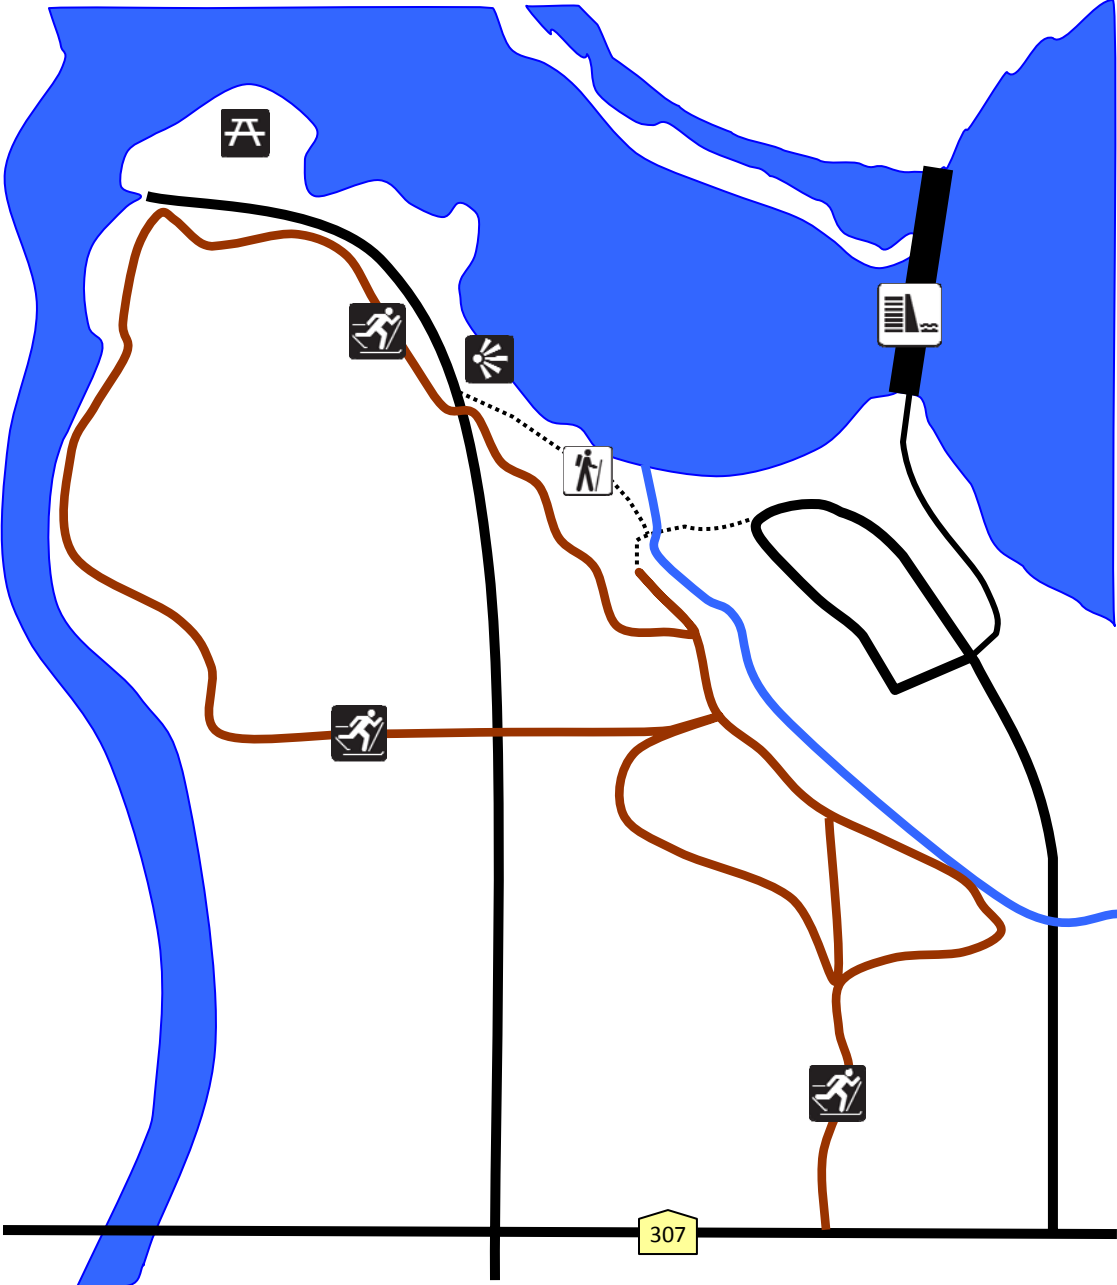

Seven Sister Falls X-Country Ski Trails

-  Whitemouth Fall Wayside Park
-  Viewpoint
-  Seven Sisters Falls Manitoba Hydro Dam